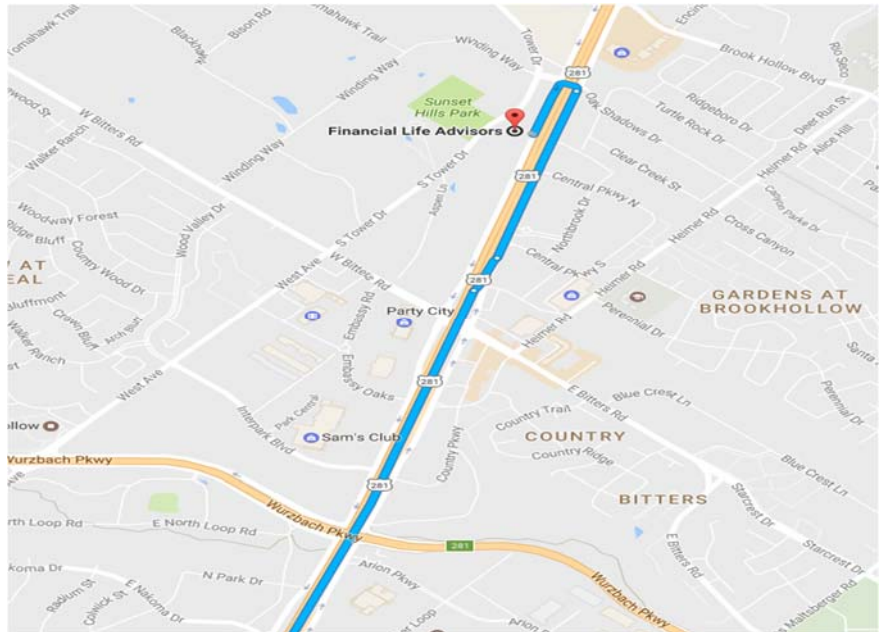

281 Northbound

FINANCIAL LIFE
ADVISORS

14607 San Pedro Ave,
Suite 190
San Antonio, TX 78232
(210) 918-8998
www.fladvisors.com

Heading Northbound on 281

- Take the exit for

- Drive 0.7mi
- Take the turnaround
At Oak Shadows
- Turn into the One Medical
Park driveway
- Turn into left parking lot
- Park in a visitor spot in front
of our office (*If available*).